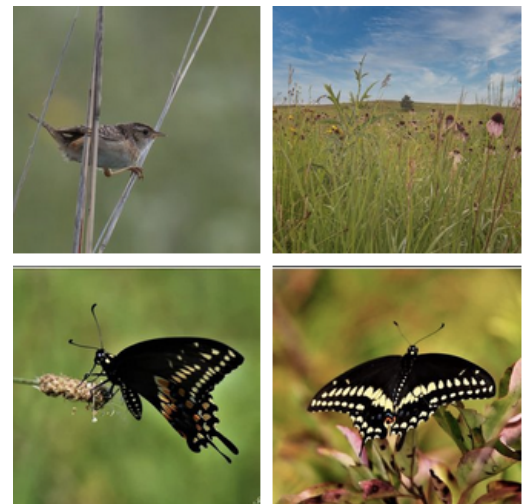

Facebook Pages and PrairiE-Updates 2020-2021

Friends of Nachusa Grasslands Facebook Page:

The Friends of Nachusa Grasslands Facebook page has about 6,900 followers.

Our page reaches about 15,000 people per month.

Recent post statistics:

Published	Post	Type	Targeting	Reach	Engagement
07/24/2021 10:47 AM	 RUSTY-PATCHED BUMBLE BEE Citizen Science/Volunteer			2K 	65 130 
07/22/2021 11:00 AM	 Over the last decade, Friends of Nachusa Grasslands has awarded			1.9K 	44 106 
07/21/2021 12:05 PM	 Prairie Blazing Star / Gayfeather (Liatris pycnostachya) by Charles			157 	0 89 
07/21/2021 6:42 AM	 Prairie at Stone Barn Savanna			1.4K 	27 131 
07/20/2021 7:58 PM	 Nachusa Grasslands Volunteer Workdays on Thursday, July 22, and			1K 	6 20 
07/20/2021 8:26 AM	 "It's all smooth jazz on the tallgrass prairie this week, from sunrise to			956 	26 43 
07/17/2021 10:53 AM	 Post by Bill Kleiman, Nachusa Grasslands Project Director			782 	42 7 
07/16/2021 9:00 AM	 Saturday's weather looks "prairie perfect"! Join Paul Say on a seed-			716 	9 10 
07/15/2021 11:00 AM	 Scientific inquiry is absolutely booming at Nachusa Grasslands. In			1.3K 	27 54 

The Photography at Nachusa Grasslands Group:

This group is administered by Charles Larry and has about 1,400 followers.

Flowers, birds, bison, butterflies, and landscapes are the most popular submissions.