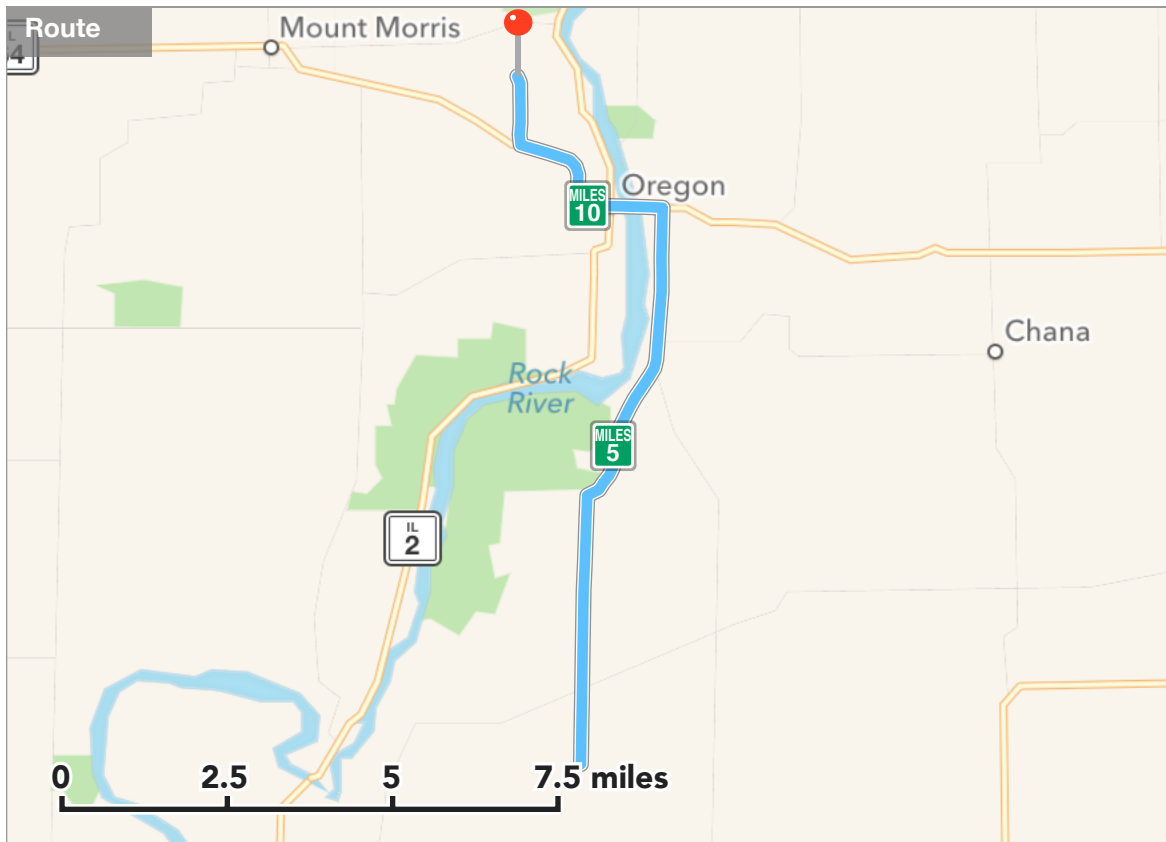

 1919 N Limekiln Rd, Oregon, IL 61061

13 miles, 19 min

 **1919 N Limekiln Rd, Oregon, IL 61061**

13 miles, 19 min

Start

8772 S Lowden Rd, Franklin Grove, IL 61031

MILES
0

6.5 miles

Take a slight left turn onto S Daysville Rd

MILES
6.54

2.4 miles

Turn left onto E Washington St

MILES
8.89

2.8 miles

Turn right onto N Limekiln Rd

MILES
12

1.0 miles

The destination is on your right